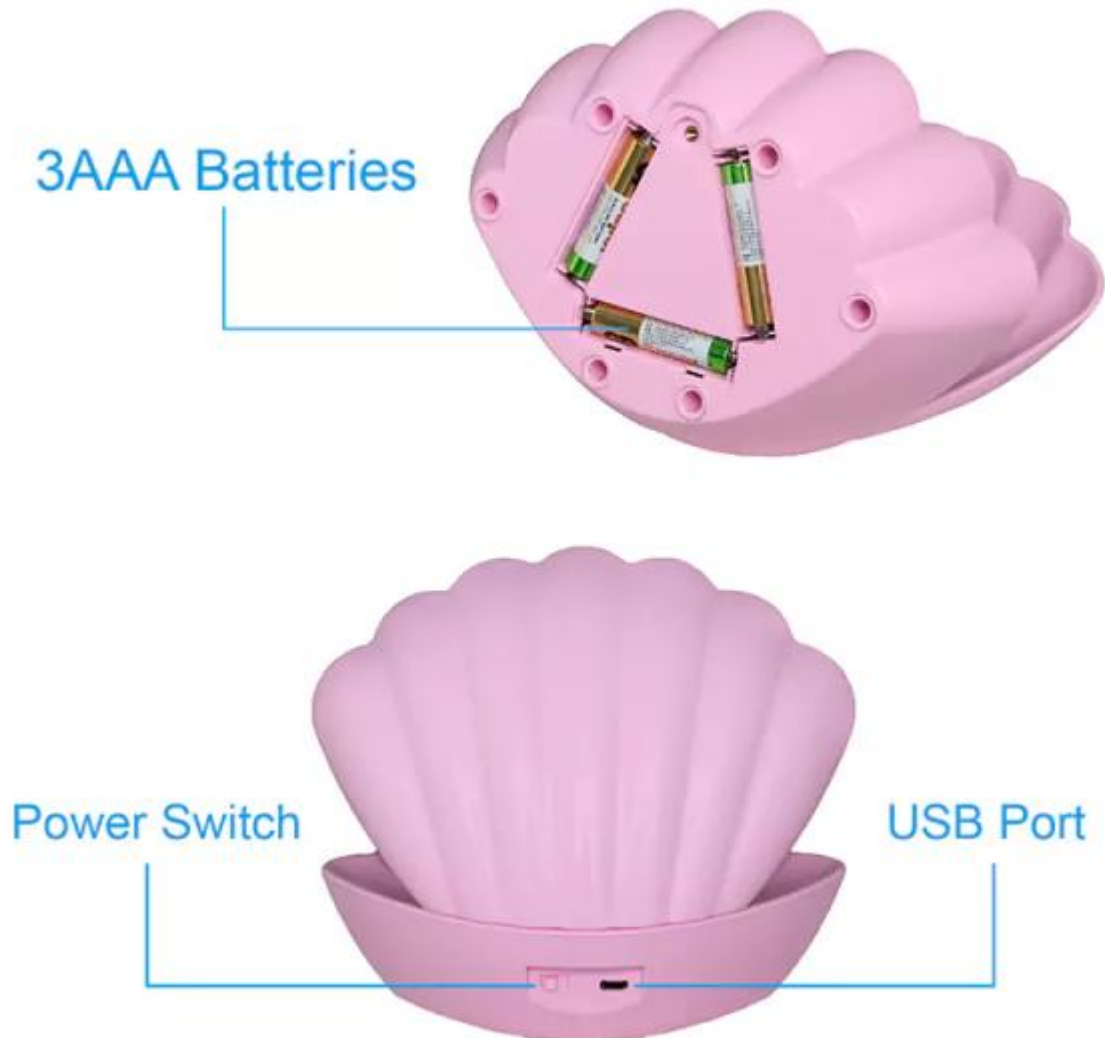

www.tianhualighting.com/

Dongguan City Tianhua Photoelectric Technology Co., Ltd.

ADDRESS: 2nd Road, Jinqianling Industrial Zone, Jitigang, Huangjiang Town, Dongguan City, China.

TEL: [+86-769-82607368](tel:+86-769-82607368) / [+86-18928200163](tel:+86-18928200163)

FAX: [+86-769-82607338](tel:+86-769-82607338)

EMAIL: Sales18@tianhualighting.com